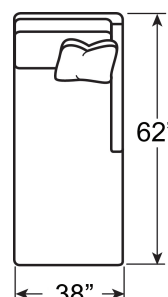

5178-57RBR
5178-57RCB