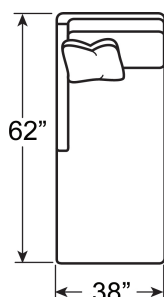

5178-57LCB
5178-57LBR