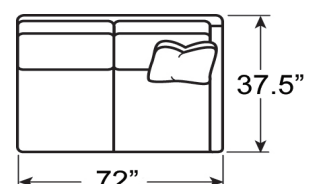

5178-53RBR
5178-53RCB