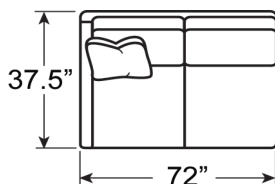

5178-53LBR
5178-53LCB